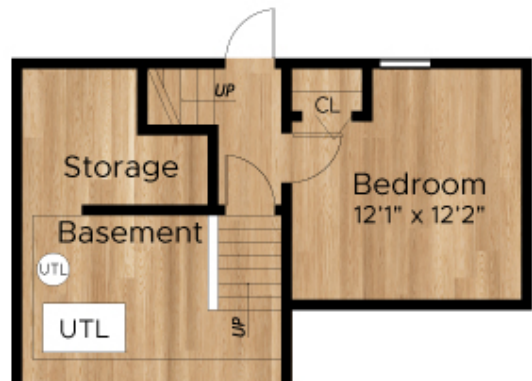

# 3457 GUIDO STREET OAKLAND, CALIFORNIA

**PROPERTY SQ FT INFORMATION**

**LIVING SPACE: 2037 SQ FT**

- \* Main House (Lower Level): 465 Sq Ft
- \* Main House (Main Level): 1366 Sq Ft
- \* Main House (Upper Level): 206 Sq Ft

Main Level

Upper Level

Access To Under House

Lower Level

**PRESENTED BY : MARTHA HILL**

DISCLAIMER: RENDERING BY OPEN HOMES PHOTOGRAPHY. ALL MEASUREMENTS ARE APPROXIMATE AND MAY NOT BE EXACT. DO NOT RELY ON THE ACCURACY OF THIS FLOOR PLAN WHEN DETERMINING THE PRICE OF A PROPERTY OR MAKING DECISIONS REGARDING BUYING OR SELLING OF PROPERTIES WITHOUT INDEPENDENT VERIFICATION.